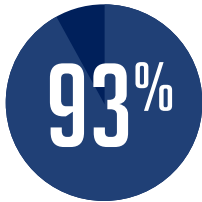

NEW JERSEY PROFILE OF STUDENT SUCCESS

PHI THETA KAPPA MEMBER COMPLETION AND TRANSFER

DEMOGRAPHICS

65%

FEMALE

27

AVERAGE AGE

3.6

AVERAGE GPA

63%

FEDERAL AID
RECIPIENTS

STUDENT SUCCESS

STUDENTS WHO COMPLETE THEIR ASSOCIATE DEGREES
AND/OR TRANSFER TO A FOUR-YEAR COLLEGE

NEW JERSEY PTK

NEW JERSEY

UNITED STATES