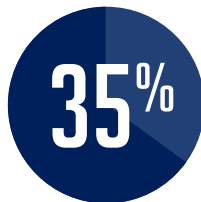

AVERAGE GPA

63%

FEDERAL AID
RECIPIENTS

STUDENT SUCCESS

STUDENTS WHO COMPLETE THEIR ASSOCIATE DEGREES
AND/OR TRANSFER TO A FOUR-YEAR COLLEGE

NEW JERSEY PTK

NEW JERSEY

UNITED STATES