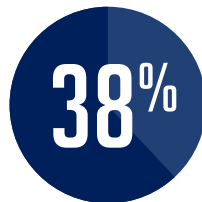

AVERAGE GPA

63%

FEDERAL AID
RECIPIENTS

STUDENT SUCCESS

STUDENTS WHO COMPLETE THEIR ASSOCIATE DEGREES
AND/OR TRANSFER TO A FOUR-YEAR COLLEGE

NEW JERSEY PTK

NEW JERSEY

UNITED STATES